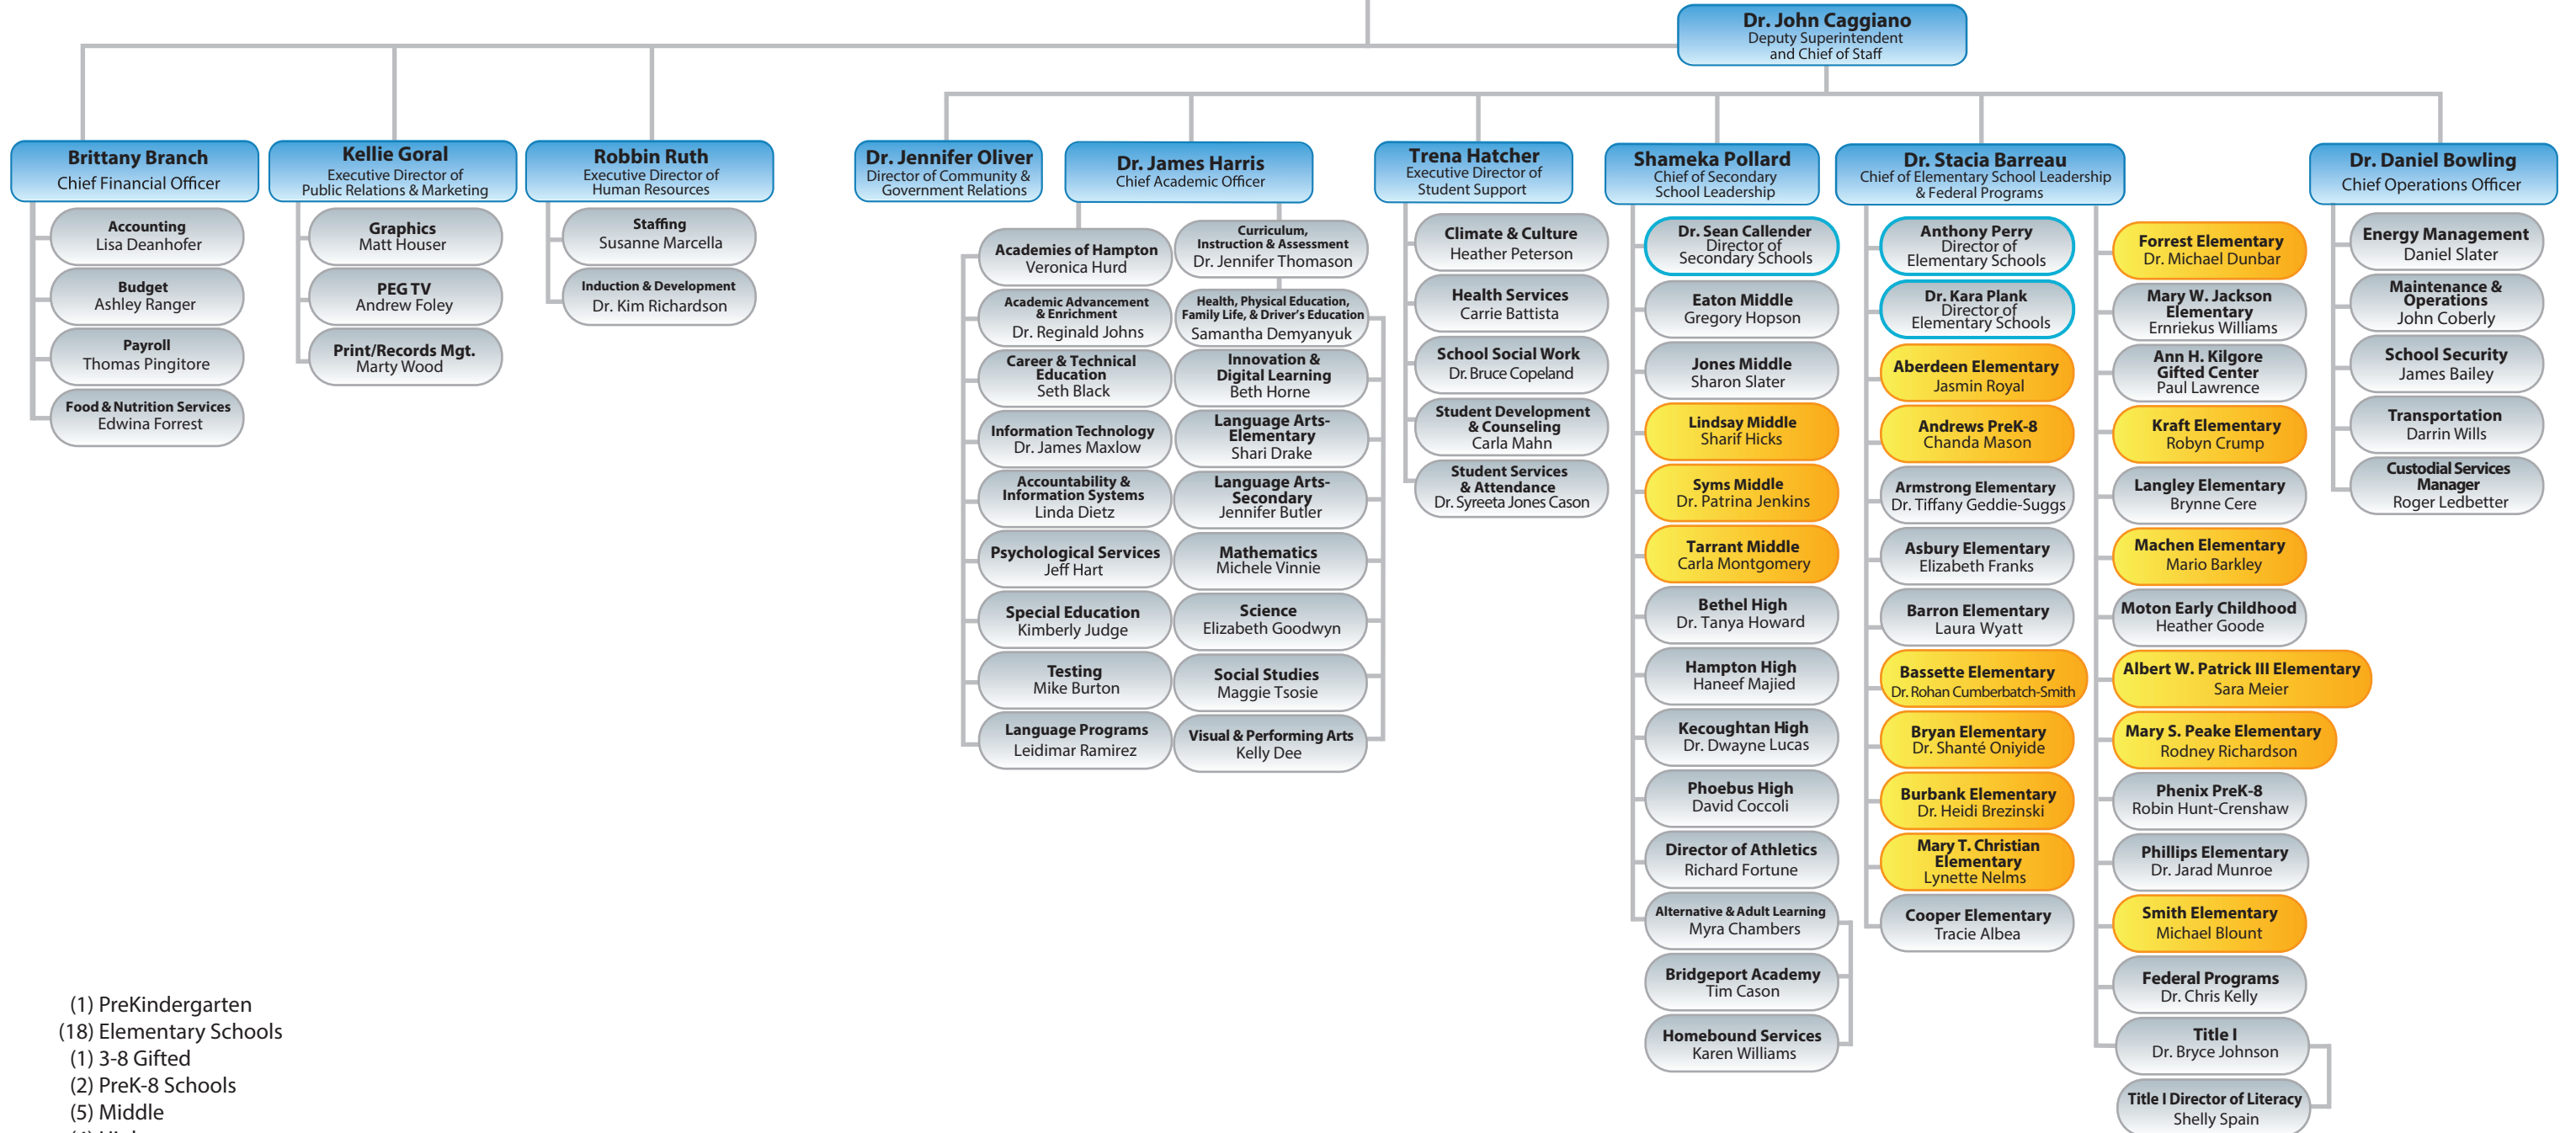

2024-2025

- (1) PreKindergarten
 - (18) Elementary Schools
 - (1) 3-8 Gifted
 - (2) PreK-8 Schools
 - (5) Middle
 - (4) High
 - (1) Alternative - Bridgeport, Adult & Alternative Learning
- 32 Sites